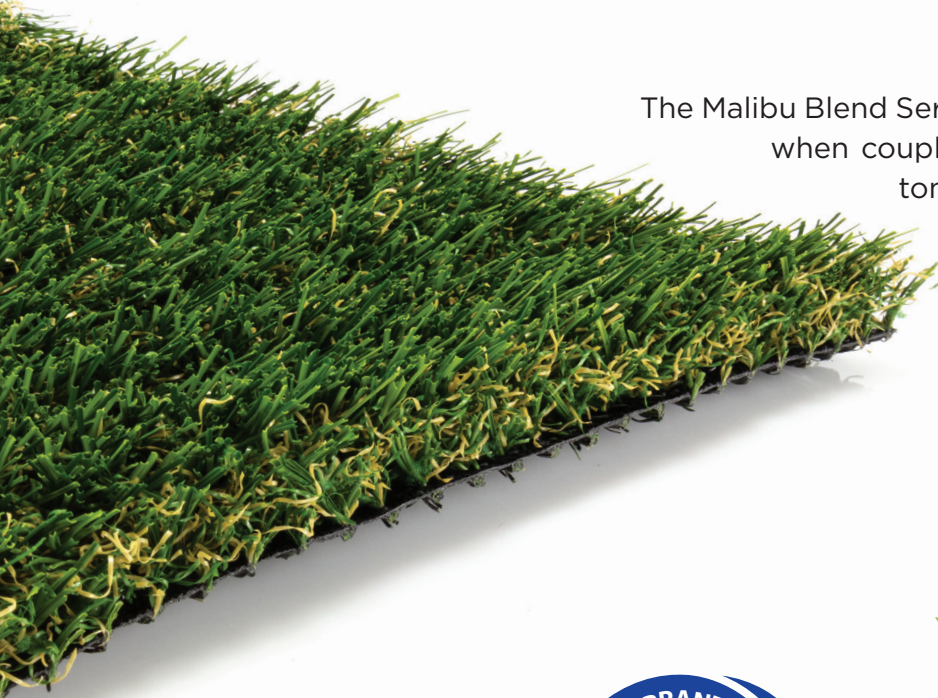

TurfHub

SYNTHETIC GRASS SUPPLIER

MALIBU BLEND

SKU: MALIBU-BLEND

The Malibu Blend Series features a C shaped yarn blade which, when coupled with the field green and apple green tones, provides the most versatility to the touch and appearance. Along with the visual appeal, the C Shape yarn creates a softer touch under foot making the Malibu Blend Series superior in comfort.

Pile Height: **1 5/8"**

Face Weight: **58 oz**

Total Weight: **82 oz**

Yarn Color: **Field Green/Apple**

Thatch Color: **Brown/Green**

Yarn Material: **Monofilament Polyethylene (PE)**

Thatch Material: **Texturize PE**